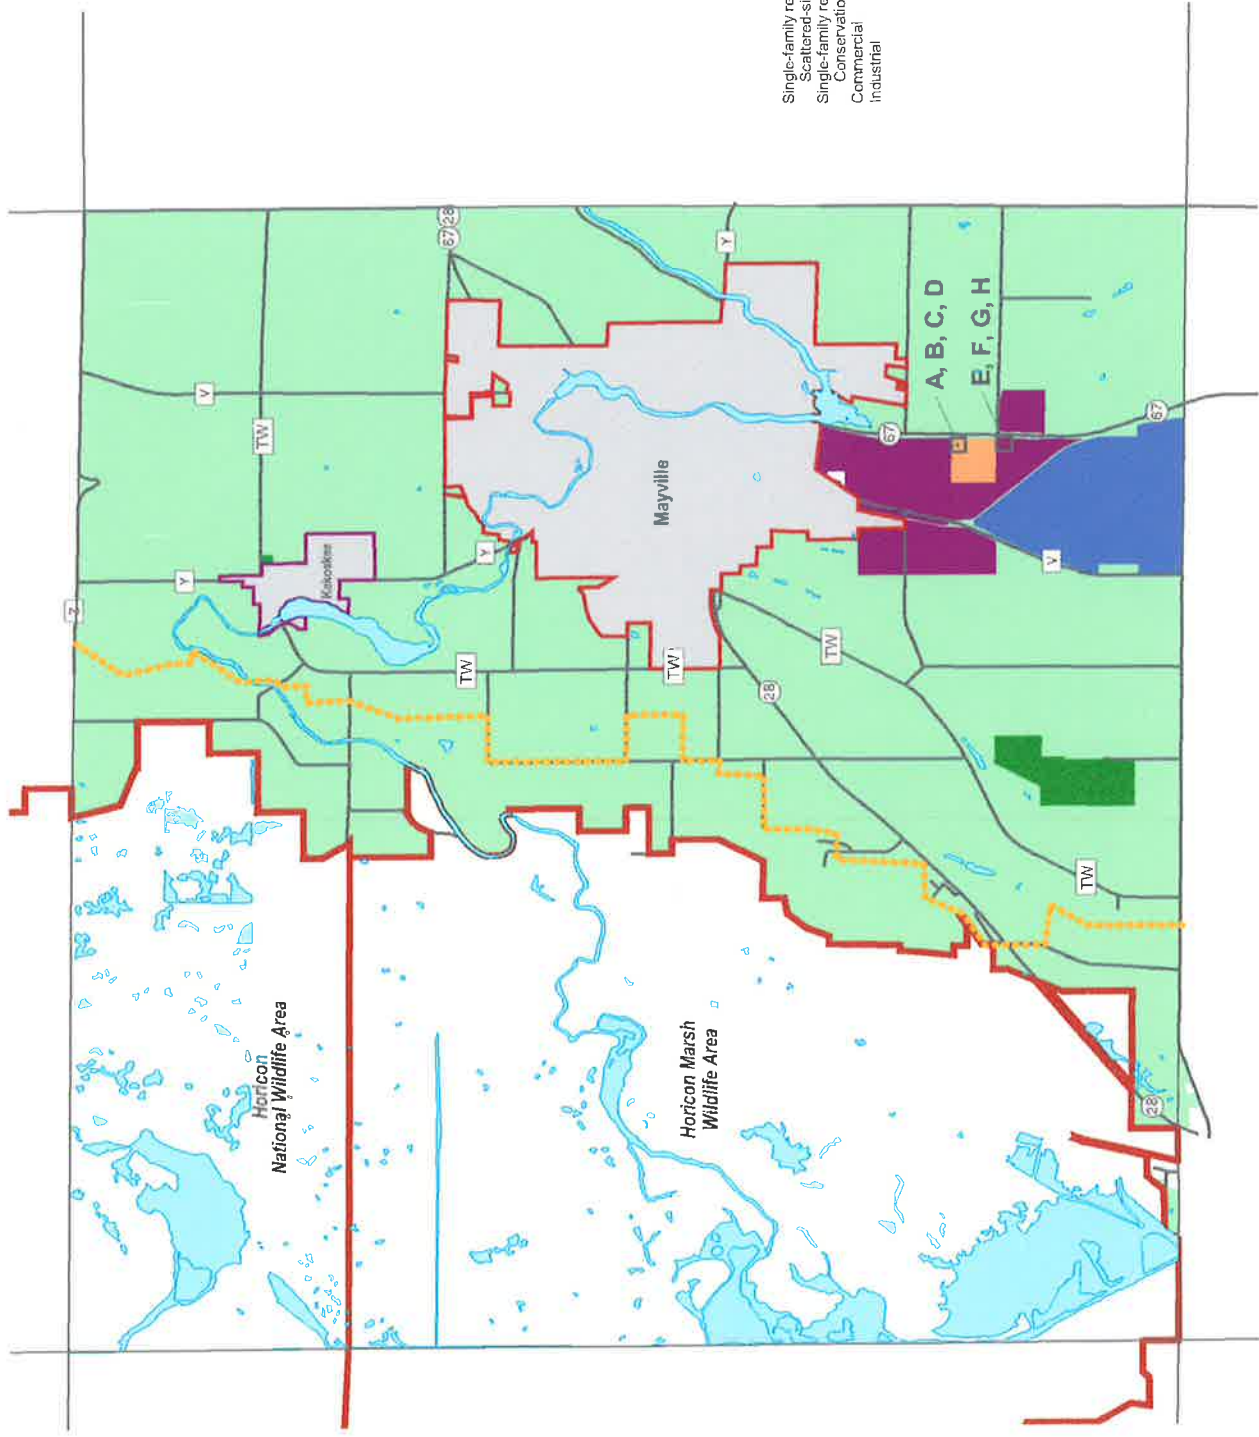

# Town of Williamstown

## Land Use Plan

August 23, 2004

- Land use plan
- Residential
  - Agriculture
  - Park
  - Horicon Marsh
  - Industrial
  - Sanitary Landfill
  - Commercial
  - Scenic overlook
  - Town Farmers Market
  - Town hall & picnic grounds
  - Scenic view limit
  - Water features

\*1999 existing land use transferred to 2003 map data